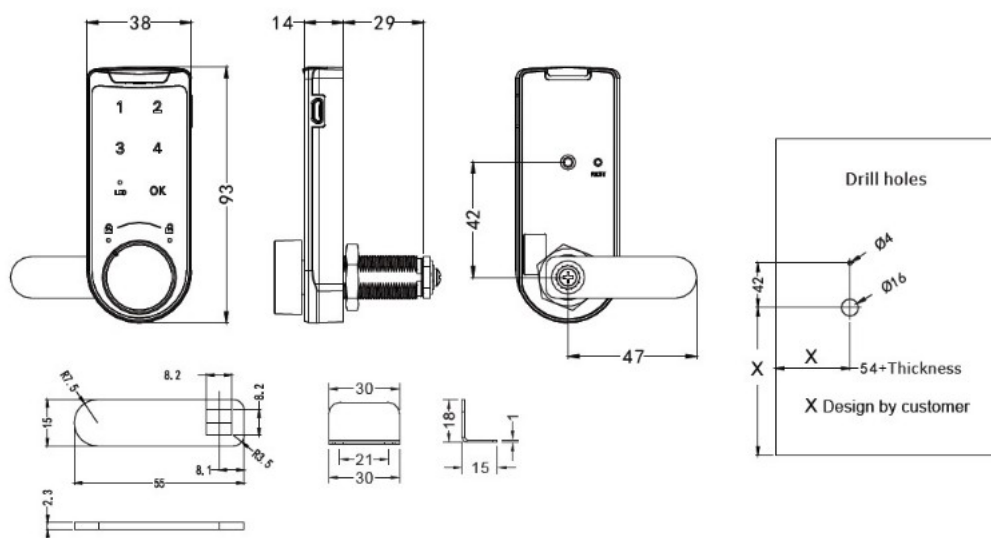

PRODUCT SHEET

Description:

Elec. Combination Cam Lock, "Marc M2", Private, Silver/Black Body, Incl. Striking Plate & Straight Cam Pl. CE: 47mm, (Battery CR2032 Not Included) - Download Userguide, From www.siso.dk - Mastercode:32213341 - Changing Master, Code: 32213341+OK+OK+OK+new master code, (8 digits)+OK

Item number:

14.60.391-9

Units	Box	Carton	HS Code	Barcode
Pcs.	1	50	8301300000	
				5704866512763

SISO A/S

Mileparken 11
DK-2740 Skovlunde
Denmark
VAT: DK 24786013

Phone +45 45 830 900

www.siso.dk
siso@siso.dk

Danske Bank
Nytorv Branch
Copenhagen
SWIFT: DABADKKK

Account no.
4180 3112 112936
IBAN Account
DK7230003112112936